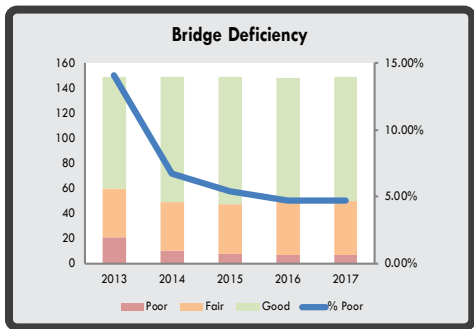

Source: 2010 Census, 2017 American Community Survey

Demographic Profile Washington County, NE

2017

Total County Employment: 10,770

Top Employers

- Woodhouse Ford
- Walmart Supercenter
- Memorial Community Hospital
- Cargill Inc.
- Memorial Community Hosp-Health