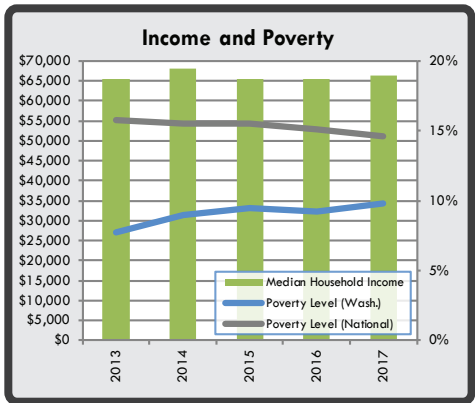

Demographic Profile Washington County, NE

Total Population: 20,721

Communities

- Blair: 8,091
- Arlington: 1,281
- Fort Calhoun: 941
- Kennard: 361
- Herman: 263
- Washington: 153

Additional Population Characteristics

Median Age: 41.2	Veteran Population 1,699	Kindergarten Enrollment: 261
Median Household Income: \$66,485	Disabled Population: 3,007	Elementary School Enrollment: 2,222
Average Household Size: 2.34	Foreign Born Population: 273	High School Enrollment: 1,368