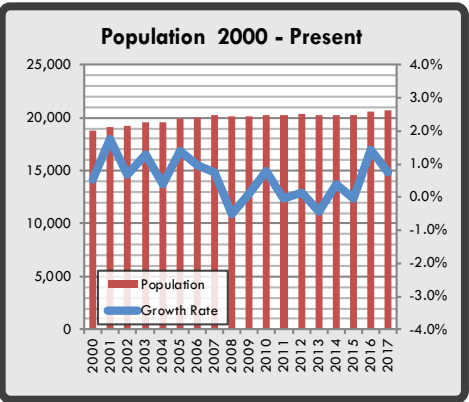

Demographic Profile Washington County, NE

Total Population: 20,721

Communities

- Blair: 8,091
- Arlington: 1,281
- Fort Calhoun: 941
- Kennard: 361
- Herman: 263
- Washington: 153

Additional Population Characteristics

Median Age: 41.2	Veteran Population 1,699	Kindergarten Enrollment: 261
Median Household Income: \$66,485	Disabled Population: 3,007	Elementary School Enrollment: 2,222
Average Household Size: 2.34	Foreign Born Population: 273	High School Enrollment: 1,368