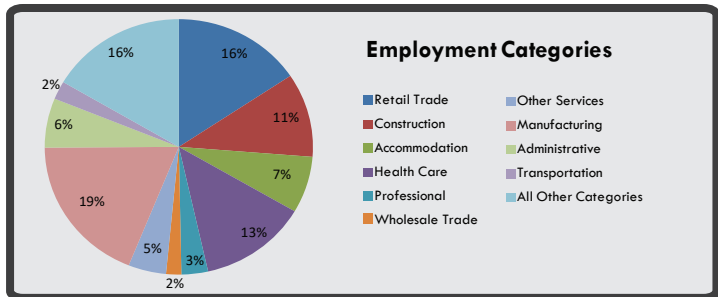

Source: 2010 Census, 2017 American Community Survey

Demographic Profile Washington County, NE

2017

Total County Employment: 10,770

Top Employers

- Woodhouse Ford
- Walmart Supercenter
- Memorial Community Hospital
- Cargill Inc.
- Memorial Community Hosp-Health