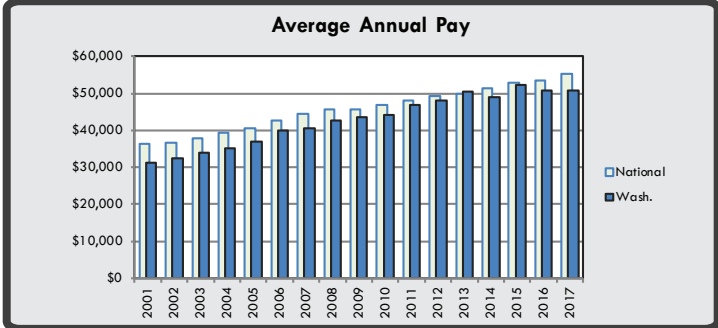

Source: 2010 Census, 2017 American Community Survey

Demographic Profile Washington County, NE

2017

Total County Employment: 10,770

Top Employers

- Woodhouse Ford
- Walmart Supercenter
- Memorial Community Hospital
- Cargill Inc.
- Memorial Community Hosp-Health