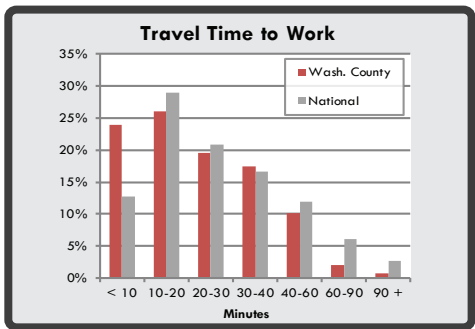

Source: 2010 Census, 2017 American Community Survey

Demographic Profile Washington County, NE

2017

Total County Employment: 10,770

Top Employers

- Woodhouse Ford
- Walmart Supercenter
- Memorial Community Hospital
- Cargill Inc.
- Memorial Community Hosp-Health