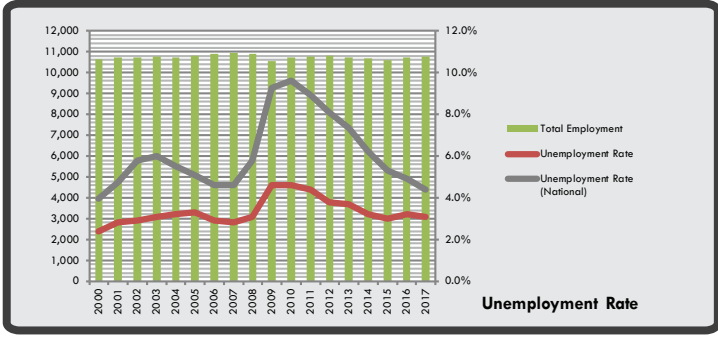

Demographic Profile Washington County, NE

2017