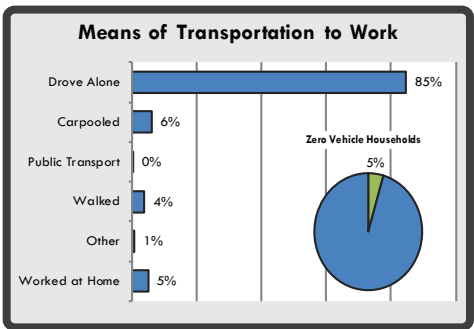

Source: 2010 Census, 2017 American Community Survey

Demographic Profile Washington County, NE

2017

Total County Employment: 10,770

Top Employers

- Woodhouse Ford
- Walmart Supercenter
- Memorial Community Hospital
- Cargill Inc.
- Memorial Community Hosp-Health