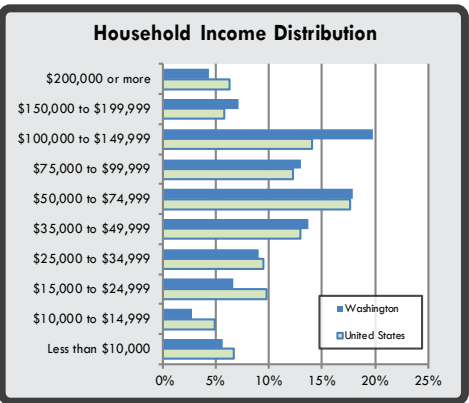

Demographic Profile Washington County, NE

Total Population: 20,721

Communities

- Blair: 8,091
- Arlington: 1,281
- Fort Calhoun: 941
- Kennard: 361
- Herman: 263
- Washington: 153

Additional Population Characteristics

Median Age: 41.2	Veteran Population 1,699	Kindergarten Enrollment: 261
Median Household Income: \$66,485	Disabled Population: 3,007	Elementary School Enrollment: 2,222
Average Household Size: 2.34	Foreign Born Population: 273	High School Enrollment: 1,368