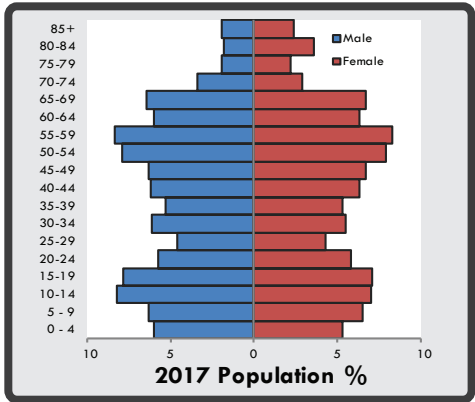

Demographic Profile Washington County, NE

Total Population: 20,721

Communities

- Blair: 8,091
- Arlington: 1,281
- Fort Calhoun: 941
- Kennard: 361
- Herman: 263
- Washington: 153

Additional Population Characteristics

Median Age: 41.2	Veteran Population 1,699	Kindergarten Enrollment: 261
Median Household Income: \$66,485	Disabled Population: 3,007	Elementary School Enrollment: 2,222
Average Household Size: 2.34	Foreign Born Population: 273	High School Enrollment: 1,368