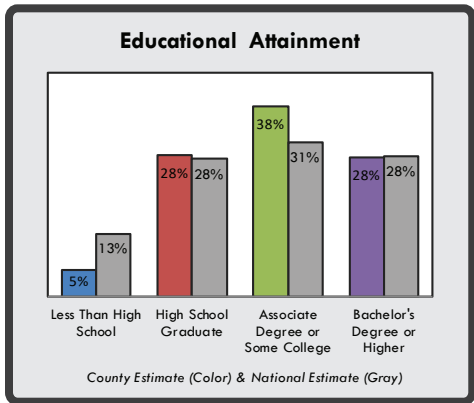

Demographic Profile Washington County, NE

Total Population: 20,721

Communities

- Blair: 8,091
- Arlington: 1,281
- Fort Calhoun: 941
- Kennard: 361
- Herman: 263
- Washington: 153

Additional Population Characteristics

Median Age: 41.2	Veteran Population 1,699	Kindergarten Enrollment: 261
Median Household Income: \$66,485	Disabled Population: 3,007	Elementary School Enrollment: 2,222
Average Household Size: 2.34	Foreign Born Population: 273	High School Enrollment: 1,368