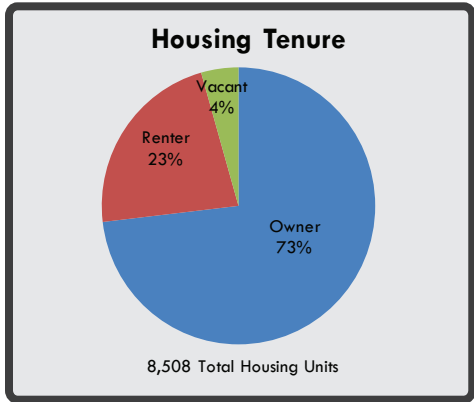

Total Population: 20,721

Communities

- Blair: 8,091
- Arlington: 1,281
- Fort Calhoun: 941
- Kennard: 361
- Herman: 263
- Washington: 153

Additional Population Characteristics

Median Age: 41.2	Veteran Population 1,699	Kindergarten Enrollment: 261
Median Household Income: $66,485	Disabled Population: 3,007	Elementary School Enrollment: 2,222
Average Household Size: 2.34	Foreign Born Population: 273	High School Enrollment: 1,368

Source: 2010 Census, 2017 American Community Survey