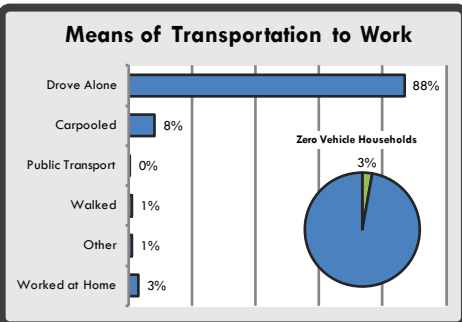

Source: 2010 Census, 2017 American Community Survey

Demographic Profile

Sarpy County, NE

2017

Total County Employment: 91,916

Top Employers

- Offutt Air Force Base
- Pay Pal
- Papillion-La Vista Schools
- Bellevue Public Schools
- Infogroup