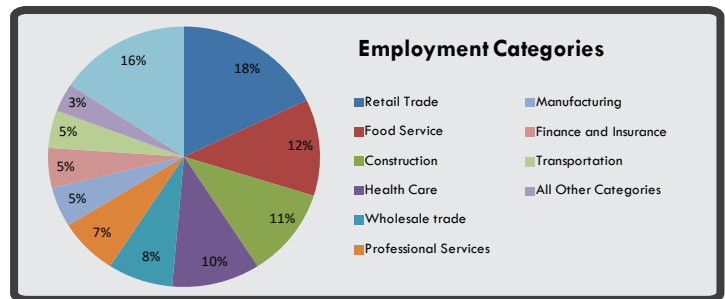

Source: 2010 Census, 2017 American Community Survey

Demographic Profile

Sarpy County, NE

2017

Total County Employment: 91,916

Top Employers

- Offutt Air Force Base
- Pay Pal
- Papillion-La Vista Schools
- Bellevue Public Schools
- Infogroup