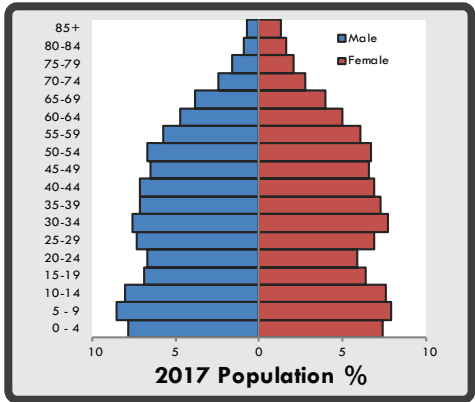

Demographic Profile

Sarpy County, NE

Total Population: 181,439

Communities

- Bellevue: 53,424
- Papillion: 19,539
- La Vista: 17,116
- Gretna: 5,062
- Springfield: 1,603

Additional Population Characteristics

Median Age: 34.2	Veteran Population 17,514	Kindergarten Enrollment: 2,666
Median Household Income: \$75,752	Disabled Population: 15,571	Elementary School Enrollment: 21,987
Average Household Size: 2.61	Foreign Born Population: 9,240	High School Enrollment: 10,295