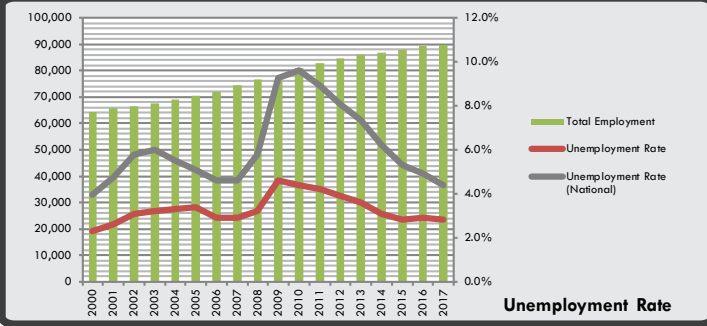

Demographic Profile

Sarpy County, NE

2017

Total County Employment: 91,916

Top Employers

- Offutt Air Force Base
- Pay Pal
- Papillion-La Vista Schools
- Bellevue Public Schools
- Infogroup