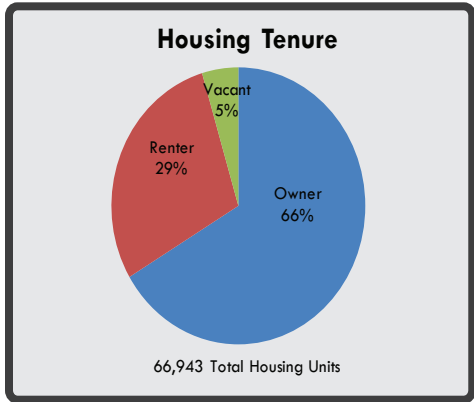

Demographic Profile

Sarpy County, NE

Total Population: 181,439

Communities

- Bellevue: 53,424
- Papillion: 19,539
- La Vista: 17,116
- Gretna: 5,062
- Springfield: 1,603

Additional Population Characteristics

Median Age: 34.2	Veteran Population 17,514	Kindergarten Enrollment: 2,666
Median Household Income: \$75,752	Disabled Population: 15,571	Elementary School Enrollment: 21,987
Average Household Size: 2.61	Foreign Born Population: 9,240	High School Enrollment: 10,295