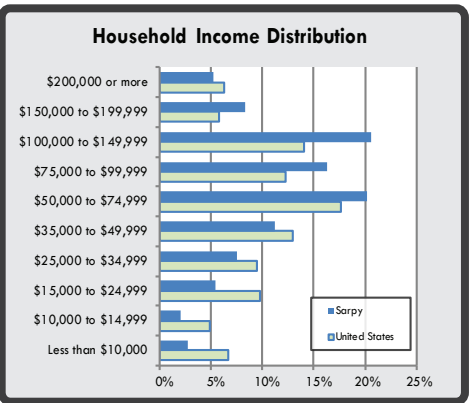

Demographic Profile

Sarpy County, NE

Total Population: 181,439

Communities

- Bellevue: 53,424
- Papillion: 19,539
- La Vista: 17,116
- Gretna: 5,062
- Springfield: 1,603

Additional Population Characteristics

Median Age: 34.2	Veteran Population 17,514	Kindergarten Enrollment: 2,666
Median Household Income: \$75,752	Disabled Population: 15,571	Elementary School Enrollment: 21,987
Average Household Size: 2.61	Foreign Born Population: 9,240	High School Enrollment: 10,295