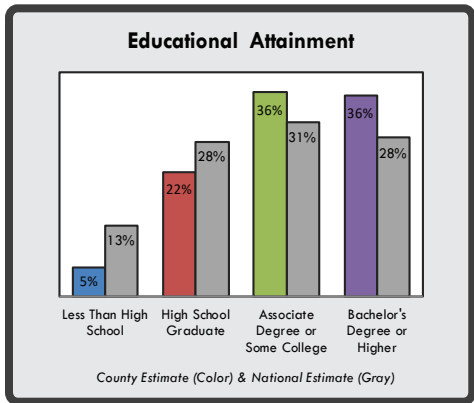

Demographic Profile

Sarpy County, NE

Total Population: 181,439

Communities

- Bellevue: 53,424
- Papillion: 19,539
- La Vista: 17,116
- Gretna: 5,062
- Springfield: 1,603

Additional Population Characteristics

Median Age: 34.2	Veteran Population 17,514	Kindergarten Enrollment: 2,666
Median Household Income: \$75,752	Disabled Population: 15,571	Elementary School Enrollment: 21,987
Average Household Size: 2.61	Foreign Born Population: 9,240	High School Enrollment: 10,295