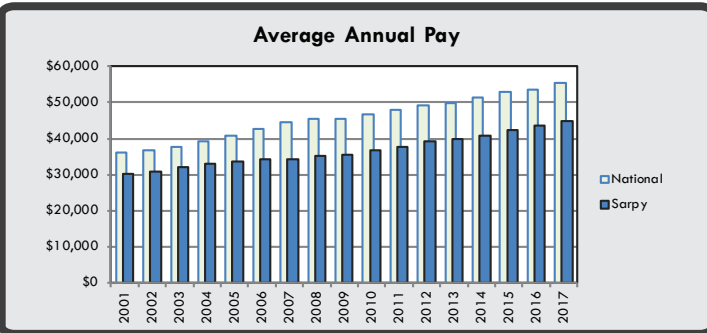

Source: 2010 Census, 2017 American Community Survey

Demographic Profile

Sarpy County, NE

2017

Total County Employment: 91,916

Top Employers

- Offutt Air Force Base
- Pay Pal
- Papillion-La Vista Schools
- Bellevue Public Schools
- Infogroup