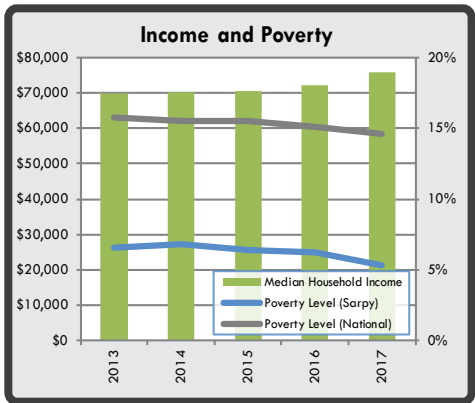

Demographic Profile

Sarpy County, NE

Total Population: 181,439

Communities

- Bellevue: 53,424
- Papillion: 19,539
- La Vista: 17,116
- Gretna: 5,062
- Springfield: 1,603

Additional Population Characteristics

Median Age: 34.2	Veteran Population 17,514	Kindergarten Enrollment: 2,666
Median Household Income: \$75,752	Disabled Population: 15,571	Elementary School Enrollment: 21,987
Average Household Size: 2.61	Foreign Born Population: 9,240	High School Enrollment: 10,295