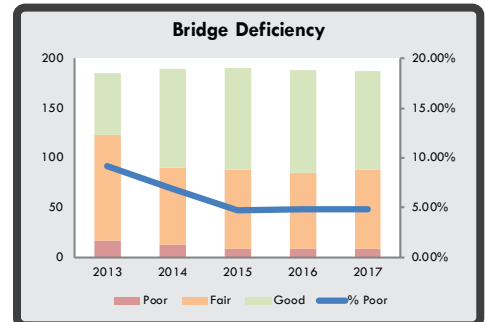

Source: 2010 Census, 2017 American Community Survey

Demographic Profile

Sarpy County, NE

2017

Total County Employment: 91,916

Top Employers

- Offutt Air Force Base
- Pay Pal
- Papillion-La Vista Schools
- Bellevue Public Schools
- Infogroup