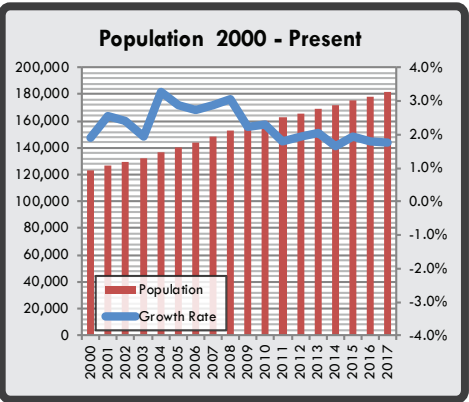

Demographic Profile

Sarpy County, NE

Total Population: 181,439

Communities

- Bellevue: 53,424
- Papillion: 19,539
- La Vista: 17,116
- Gretna: 5,062
- Springfield: 1,603

Additional Population Characteristics

Median Age: 34.2	Veteran Population 17,514	Kindergarten Enrollment: 2,666
Median Household Income: \$75,752	Disabled Population: 15,571	Elementary School Enrollment: 21,987
Average Household Size: 2.61	Foreign Born Population: 9,240	High School Enrollment: 10,295