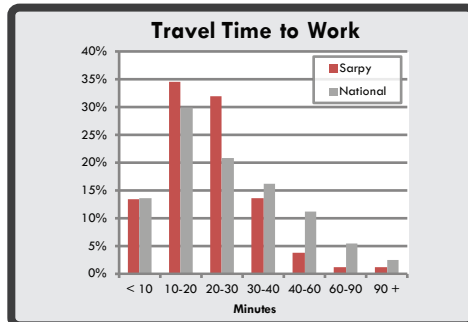

Source: 2010 Census, 2017 American Community Survey

Demographic Profile

Sarpy County, NE

2017

Total County Employment: 91,916

Top Employers

- Offutt Air Force Base
- Pay Pal
- Papillion-La Vista Schools
- Bellevue Public Schools
- Infogroup