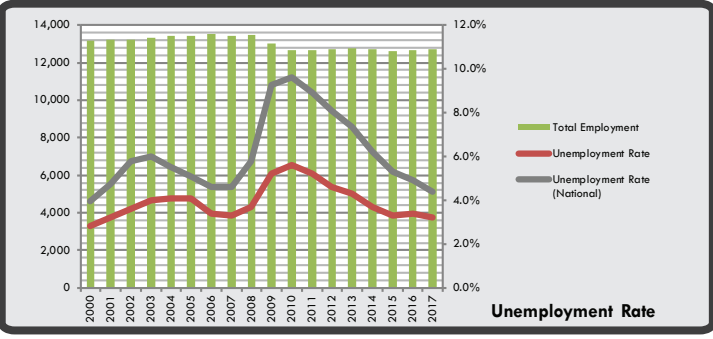

Demographic Profile Cass County, IA

2017

Total County Employment: 3,853

Top Employers

- Eugene T. Mahoney State Park
- Hy-Vee
- Ash Grove Cement Co.
- Masonic Home
- Carol Joy Holling Retreat