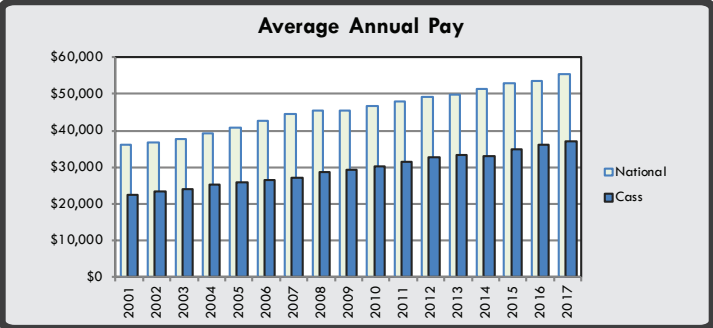

Source: 2010 Census, 2017 American Community Survey

Demographic Profile Cass County, IA

2017

Total County Employment: 3,853

Top Employers

- Eugene T. Mahoney State Park
- Hy-Vee
- Ash Grove Cement Co.
- Masonic Home
- Carol Joy Holling Retreat