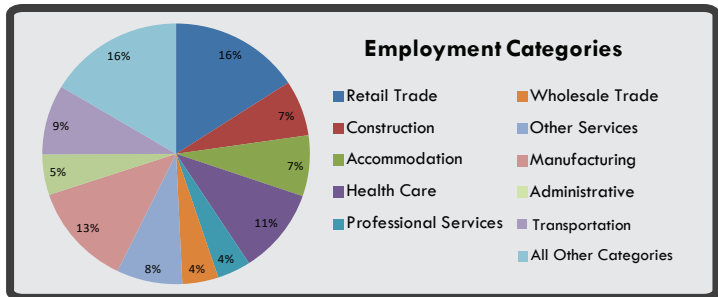

Source: 2010 Census, 2017 American Community Survey

Demographic Profile Cass County, IA

2017

Total County Employment: 3,853

Top Employers

- Eugene T. Mahoney State Park
- Hy-Vee
- Ash Grove Cement Co.
- Masonic Home
- Carol Joy Holling Retreat