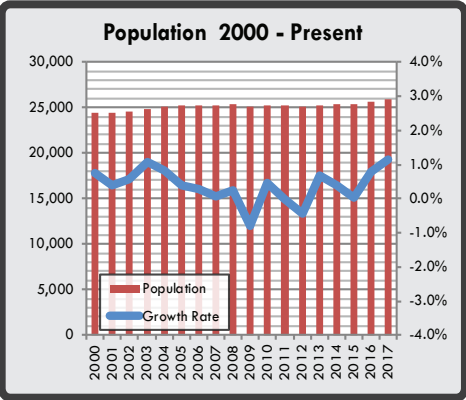

Demographic Profile Cass County, IA

Total Population: 25,889

Communities

- Plattsmouth: 6,451
- Louisville: 1,261
- Eagle: 1,083
- Weeping Water: 1,078
- Murray: 475
- Cedar Creek: 402
- Nehawka: 208

Additional Population Characteristics

Median Age: 41.9	Veteran Population: 2,597	Kindergarten Enrollment: 446
Median Household Income: \$68,284	Disabled Population: 2,345	Elementary School Enrollment: 2,731
Average Household Size: 2.43	Foreign Born Population: 302	High School Enrollment: 1,502