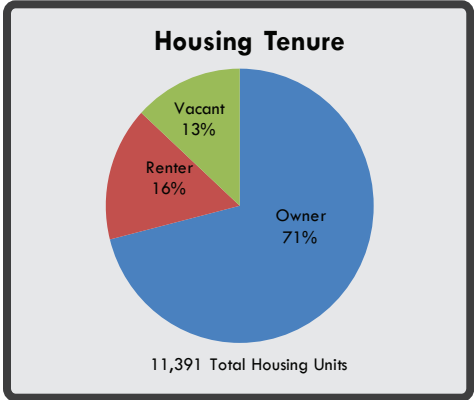

Total Population: 25,889

Communities

- Plattsmouth: 6,451
- Louisville: 1,261
- Eagle: 1,083
- Weeping Water: 1,078
- Murray: 475
- Cedar Creek: 402
- Nehawka: 208

Additional Population Characteristics

Median Age: 41.9	Veteran Population: 2,597	Kindergarten Enrollment: 446
Median Household Income: $68,284	Disabled Population: 2,345	Elementary School Enrollment: 2,731
Average Household Size: 2.43	Foreign Born Population: 302	High School Enrollment: 1,502

Source: 2010 Census, 2017 American Community Survey