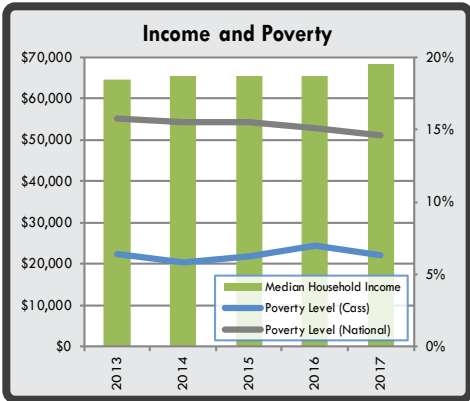

Total Population: 25,889

Communities

- Plattsmouth: 6,451
- Louisville: 1,261
- Eagle: 1,083
- Weeping Water: 1,078
- Murray: 475
- Cedar Creek: 402
- Nehawka: 208

Additional Population Characteristics

Median Age: 41.9	Veteran Population: 2,597	Kindergarten Enrollment: 446
Median Household Income: $68,284	Disabled Population: 2,345	Elementary School Enrollment: 2,731
Average Household Size: 2.43	Foreign Born Population: 302	High School Enrollment: 1,502

Source: 2010 Census, 2017 American Community Survey