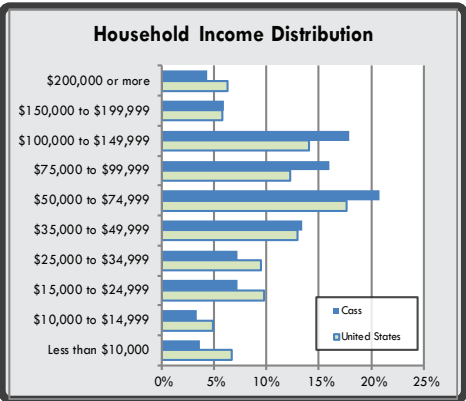

Demographic Profile Cass County, IA

Total Population: 25,889

Communities

- Plattsmouth: 6,451
- Louisville: 1,261
- Eagle: 1,083
- Weeping Water: 1,078
- Murray: 475
- Cedar Creek: 402
- Nehawka: 208

Additional Population Characteristics

Median Age: 41.9	Veteran Population: 2,597	Kindergarten Enrollment: 446
Median Household Income: \$68,284	Disabled Population: 2,345	Elementary School Enrollment: 2,731
Average Household Size: 2.43	Foreign Born Population: 302	High School Enrollment: 1,502