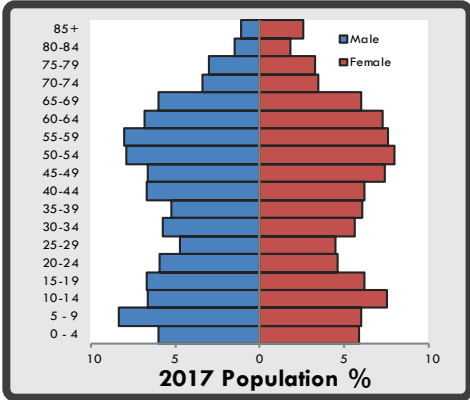

Demographic Profile Cass County, IA

Total Population: 25,889

Communities

- Plattsmouth: 6,451
- Louisville: 1,261
- Eagle: 1,083
- Weeping Water: 1,078
- Murray: 475
- Cedar Creek: 402
- Nehawka: 208

Additional Population Characteristics

Median Age: 41.9	Veteran Population: 2,597	Kindergarten Enrollment: 446
Median Household Income: \$68,284	Disabled Population: 2,345	Elementary School Enrollment: 2,731
Average Household Size: 2.43	Foreign Born Population: 302	High School Enrollment: 1,502