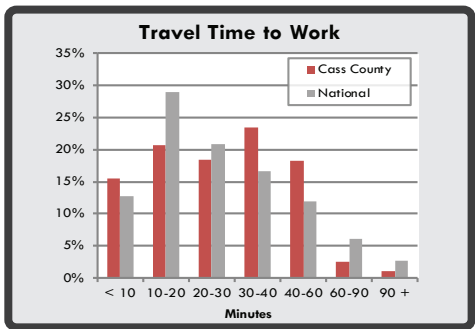

Source: 2010 Census, 2017 American Community Survey

Demographic Profile Cass County, IA

2017

Total County Employment: 3,853

Top Employers

- Eugene T. Mahoney State Park
- Hy-Vee
- Ash Grove Cement Co.
- Masonic Home
- Carol Joy Holling Retreat