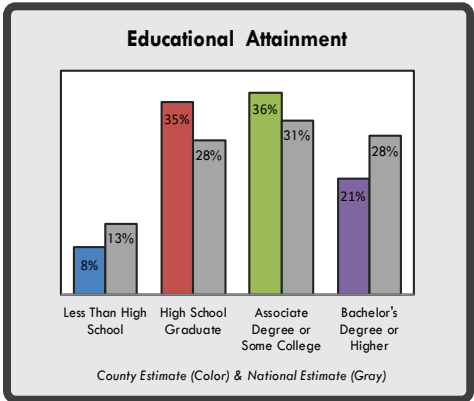

Demographic Profile Cass County, IA

Total Population: 25,889

Communities

- Plattsmouth: 6,451
- Louisville: 1,261
- Eagle: 1,083
- Weeping Water: 1,078
- Murray: 475
- Cedar Creek: 402
- Nehawka: 208

Additional Population Characteristics

Median Age: 41.9	Veteran Population: 2,597	Kindergarten Enrollment: 446
Median Household Income: \$68,284	Disabled Population: 2,345	Elementary School Enrollment: 2,731
Average Household Size: 2.43	Foreign Born Population: 302	High School Enrollment: 1,502