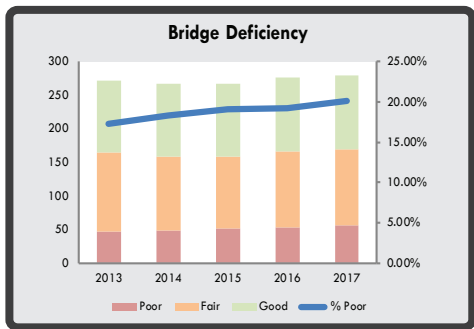

Source: 2010 Census, 2017 American Community Survey

Demographic Profile Cass County, IA

2017

Total County Employment: 3,853

Top Employers

- Eugene T. Mahoney State Park
- Hy-Vee
- Ash Grove Cement Co.
- Masonic Home
- Carol Joy Holling Retreat