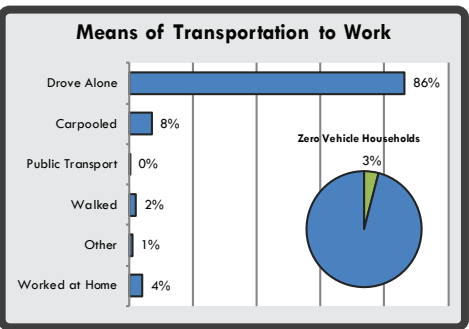

Source: 2010 Census, 2017 American Community Survey

Demographic Profile Cass County, IA

2017

Total County Employment: 3,853

Top Employers

- Eugene T. Mahoney State Park
- Hy-Vee
- Ash Grove Cement Co.
- Masonic Home
- Carol Joy Holling Retreat